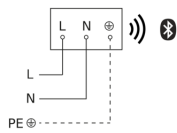

Sensor-switched LED outdoor light

My L 40 SC

with motion detector & Bluetooth
EAN 4007841 088415
Article number 088415

Circuit diagram Bluetooth

Circuit diagram Bluetooth